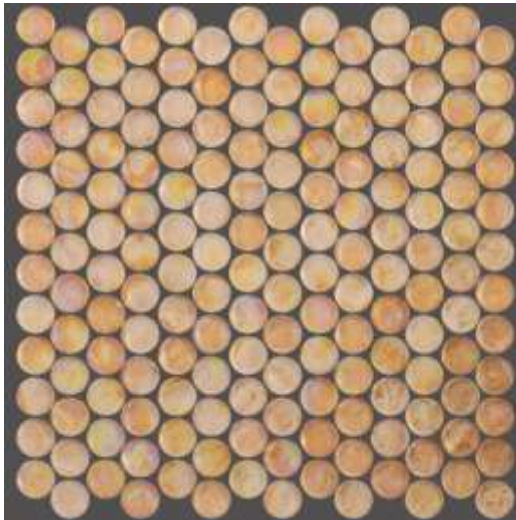

Sky

Golden Glimmer

60 Colors

Glow

Iridescence

Square

Brick

Circle