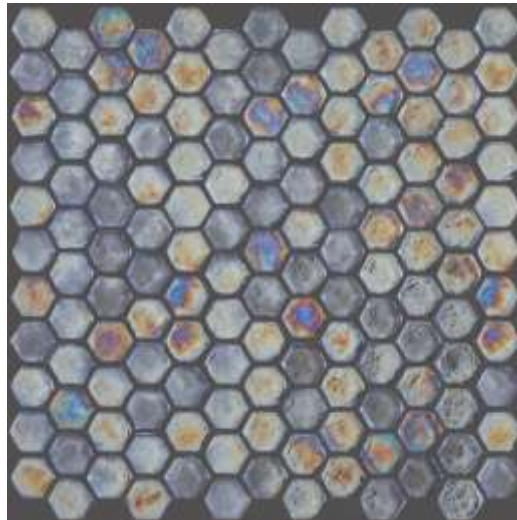

Sky

Golden Glimmer

60 Colors

Glow

Iridescence

Square

Brick

Circle

Hexagon

Oval

Murano

75 Colors

Patterned Glass Tile

Outer Space

Earth

Ice