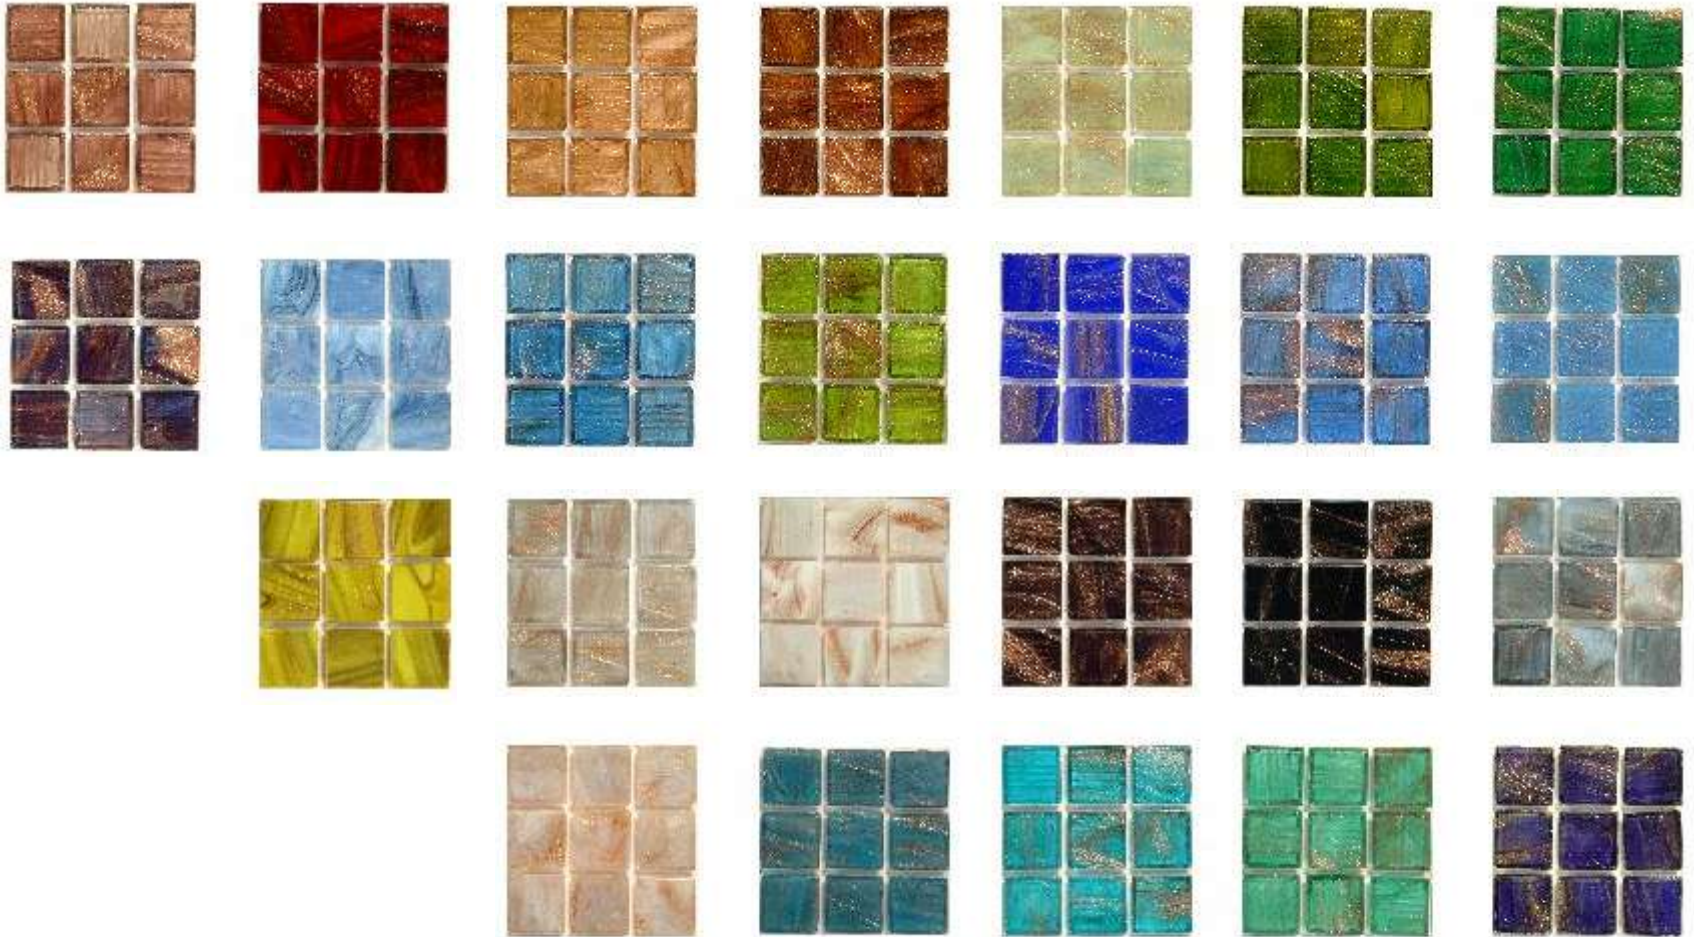

1" x 1" – 4 colors

Penny Round – 3 colors

1" x 2" – 6 colors

Waterfall – 1 color

Metal & Marble

1" x 1" – 5 colors

1" x 2.5" – 3 colors

Weavebasket - 2 colors

All Metal

Metal & Stone

Elevated Deux Mix

Metal Stripes

Metal & Glass

All Metal

Glass Tile

Seaside

Sky

Golden Glimmer

60 Colors

Glow

Iridescence

Square

Brick

Circle

Mirror Tile

Mirror & Marble

Grey
Silver Mirror & Bianco Marble

Beige
Rosa Mirror & Giallo Marble

Brown
Tobacco Mirror & Bianci Marble

Oro
Gold Mirror & Rosso Marble

Bamboo Stone

Sea Shell