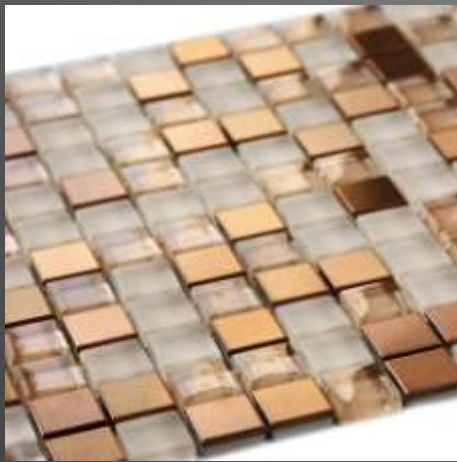

3" x 6"

Diamond

Penny Round

Hexagon

Color & Size Table

	5/8"X5/8"	1"X1"	2"X2"	4"X4"	5/8"X6"	1"X2.5"	1.25"X4"	3"X6"	Penny round	Hexagon	Diamond
01 Copper Antique											
02 Brass Antique
03 Stainless Brushed
04 Stainless Polished
05 Titanium Brushed
06 Titanium Polished
07 Black Brushed
08 Black Polished
09 Copper Brushed
10 Copper Polished
11 Bronze Brushed
12 Bronze Polished
13 Stainless Circle Etched
14 Titanium Circle Etched
15 Copper Circle Etched

Textured Metal

Hammered

Aqua

Metal & Glass

5/8" x 5/8" – 6 colors

1" x 1" – 6 colors

Deux Mix – 6 colors

Petals– 3 colors

1" x 1" – 4 colors

Penny Round – 3 colors

1" x 2" – 6 colors

Waterfall – 1 color

Metal & Marble

1" x 1" – 5 colors

1" x 2.5" – 3 colors

Weavebasket - 2 colors