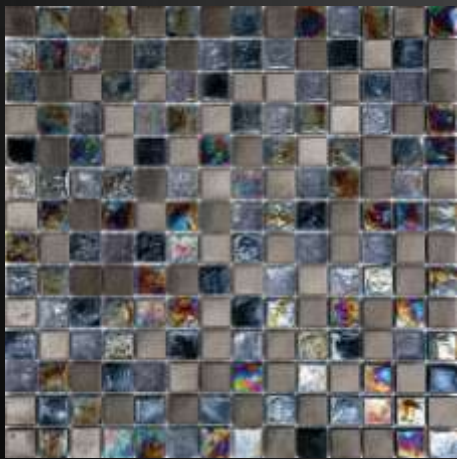

3" x 6"

Diamond

Penny Round

Hexagon

Color & Size Table

	5/8"X5/8"	1"X1"	2"X2"	4"X4"	5/8"X6"	1"X2.5"	1.25"X4"	3"X6"	Penny round	Hexagon	Diamond
01 Copper Antique											
02 Brass Antique
03 Stainless Brushed
04 Stainless Polished
05 Titanium Brushed
06 Titanium Polished
07 Black Brushed
08 Black Polished
09 Copper Brushed
10 Copper Polished
11 Bronze Brushed
12 Bronze Polished
13 Stainless Circle Etched
14 Titanium Circle Etched
15 Copper Circle Etched

Textured Metal

Hammered

Aqua

Metal & Glass

5/8" x 5/8" – 6 colors

1" x 1" – 6 colors

Deux Mix – 6 colors

Petals– 3 colors

1" x 1" – 4 colors

Penny Round – 3 colors

1" x 2" – 6 colors

Waterfall – 1 color

Metal & Marble

1" x 1" – 5 colors

1" x 2.5" – 3 colors

Weavebasket - 2 colors