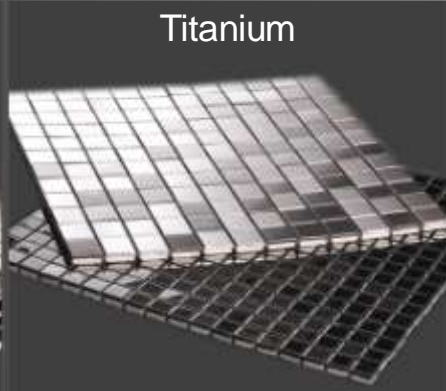

Sea Shell

Porcelain

Marble & Granite

Ceramic

Metal Tile

Metal Colors

6 Colors, 4 Finishes

Stainless

Titanium

Copper

Finish: Brushed, Polished, or Circle Etched

Bronze

Black

Finish: Brushed or Polished

Antique Copper

Antique Brass