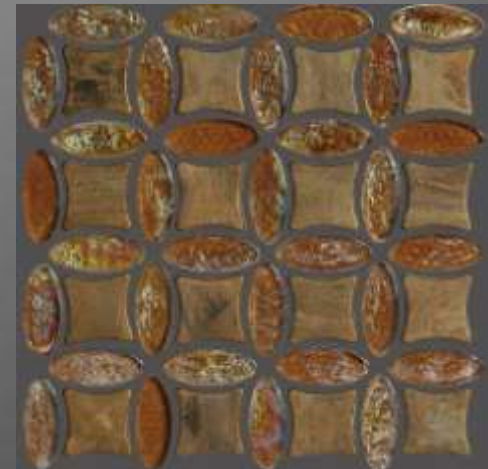

3" x 6"

Diamond

Penny Round

Hexagon

Color & Size Table

	5/8"X5/8"	1"X1"	2"X2"	4"X4"	5/8"X6"	1"X2.5"	1.25"X4"	3"X6"	Penny round	Hexagon	Diamond
01 Copper Antique											
02 Brass Antique
03 Stainless Brushed
04 Stainless Polished
05 Titanium Brushed
06 Titanium Polished
07 Black Brushed
08 Black Polished
09 Copper Brushed
10 Copper Polished
11 Bronze Brushed
12 Bronze Polished
13 Stainless Circle Etched
14 Titanium Circle Etched
15 Copper Circle Etched

Textured Metal

Hammered

Aqua

Metal & Glass

5/8" x 5/8" – 6 colors

1" x 1" – 6 colors

Deux Mix – 6 colors

Petals– 3 colors

1" x 1" – 4 colors

Penny Round – 3 colors

1" x 2" – 6 colors

Waterfall – 1 color

Metal & Marble

1" x 1" – 5 colors

1" x 2.5" – 3 colors

Weavebasket - 2 colors