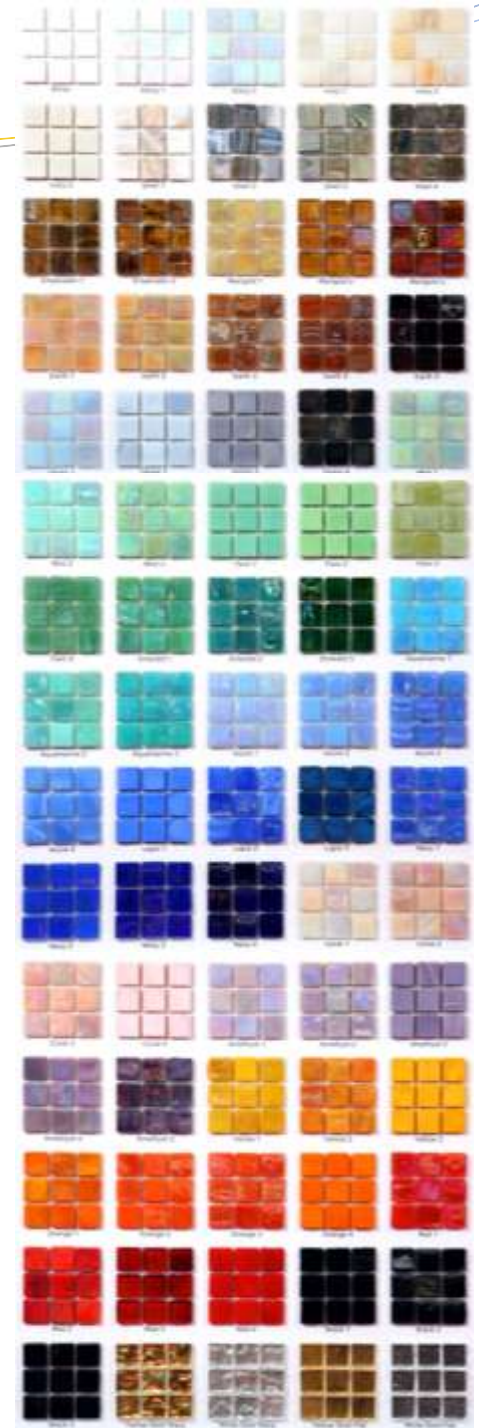

Murano

75 Colors