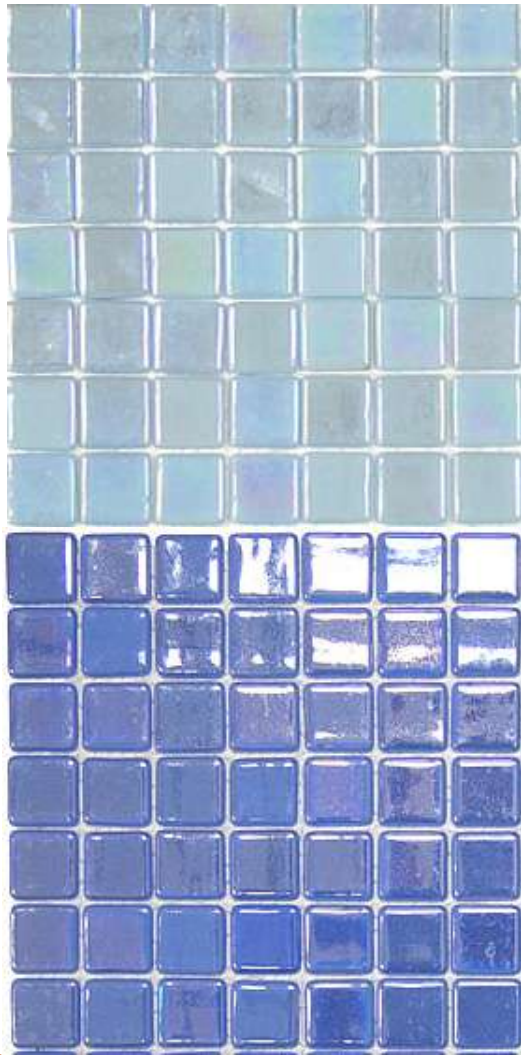

Glow in the Dark