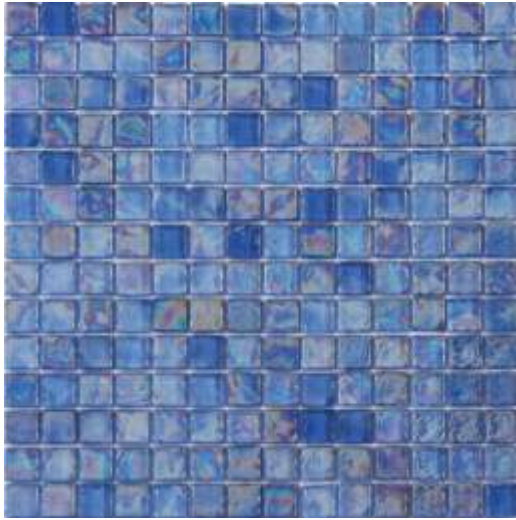

Sky

Golden Glimmer

60 Colors

Glow

Iridescence

Square

Brick

Circle