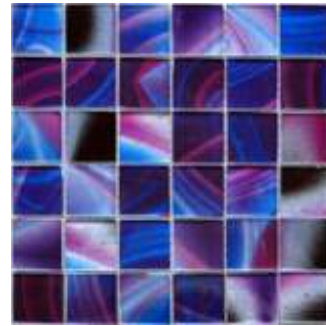

Hexagon

Oval

Murano

75 Colors

Patterned Glass Tile

Outer Space

Earth

Ice