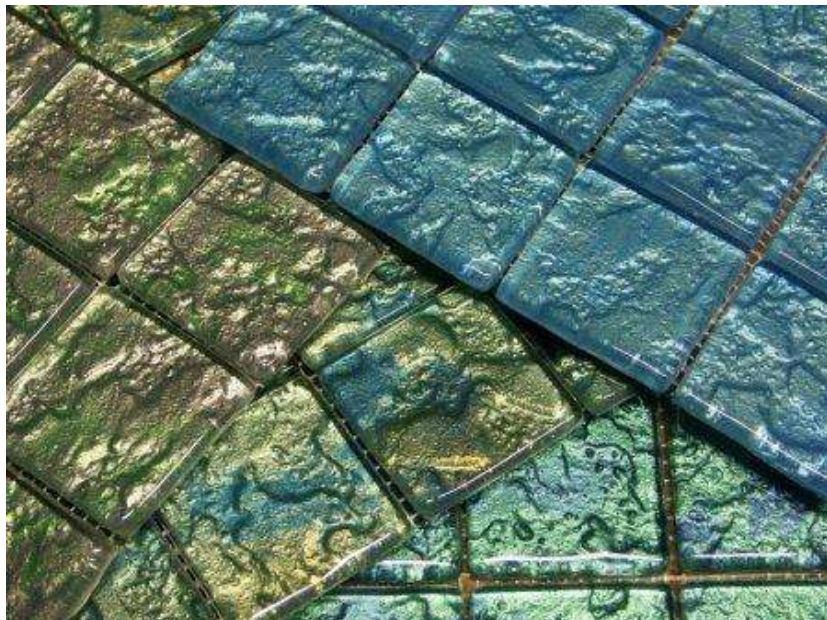

Hexagon

Oval

Murano

75 Colors

Patterned Glass Tile

Outer Space

Earth

Ice