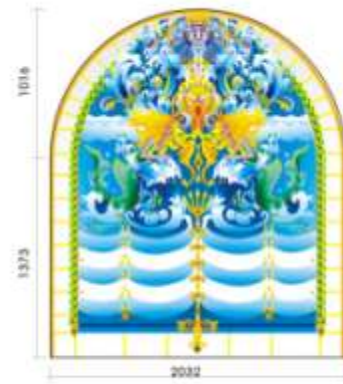

Mosaics

We can turn any picture into a mosaic!

- » Hand-cut
- » Water-jet
- » Pixel

Hand-cut Glass Mosaics – Standard Patterns

Hand-cut Glass Mosaics – Custom

WALL(A)

WALL(B)

WALL(C)

WALL(D)

WALL(E)

Water-jet Cut Glass Mosaics

Water-jet Cut Stone Mosaics

Pixel Glass Mosaics - Standard Patterns

Thank You For Your Time

We Look Forward To Helping You Achieve Greatness

HOSPITALITY
STONE