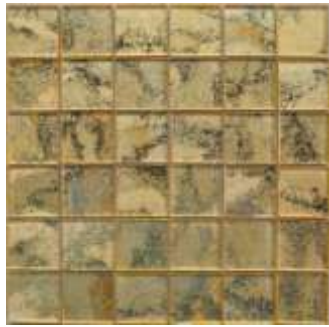

Hexagon

Oval

Murano

75 Colors

Patterned Glass Tile

Outer Space

Earth

Ice