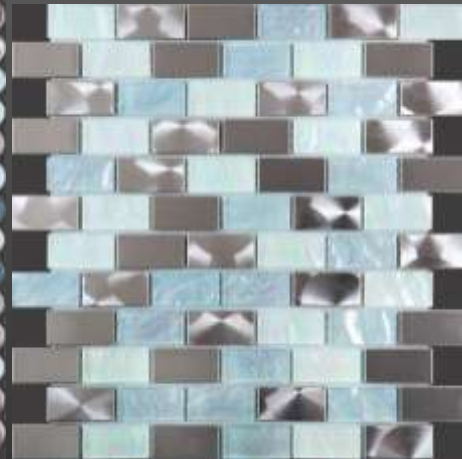

Textured Metal

Hammered

Aqua

Metal & Glass

5/8" x 5/8" – 6 colors

1" x 1" – 6 colors

Deux Mix – 6 colors

Petals– 3 colors

1" x 1" – 4 colors

Penny Round – 3 colors

1" x 2" – 6 colors

Waterfall – 1 color

Metal & Marble

1" x 1" – 5 colors

1" x 2.5" – 3 colors

Weavebasket - 2 colors