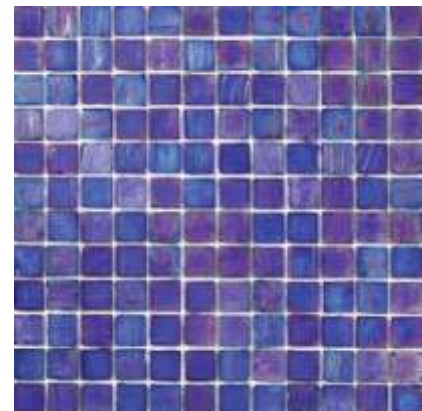

Sky

Golden Glimmer

60 Colors

Glow

Iridescence

Square

Brick

Circle