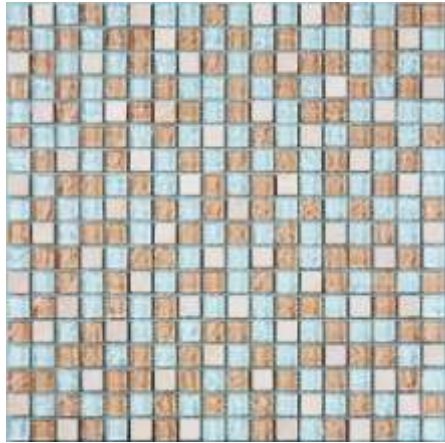

SKY

CARIBBEAN

EMERALD

Glass & Marble

5/8" x 5/8" – 6 colors

1" x 1" – 6 colors

1" x 2" – 7 colors

Checkers – 4 colors