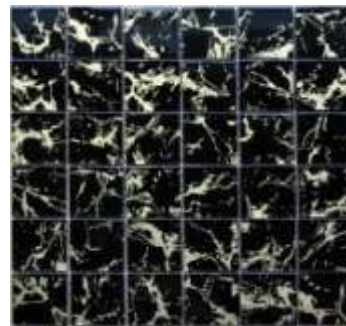

Hexagon

Oval

Murano

75 Colors

Patterned Glass Tile

Outer Space

Earth

Ice